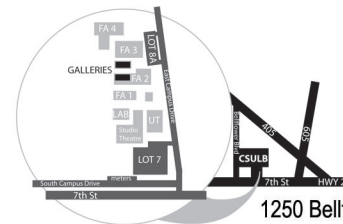

Sunday, September 6, 2009
4-9 PM

www.artgrads.com

1250 Bellflower Boulevard
Long Beach, California 90815

Hosted by the California State University Long Beach Fine Arts Round Table